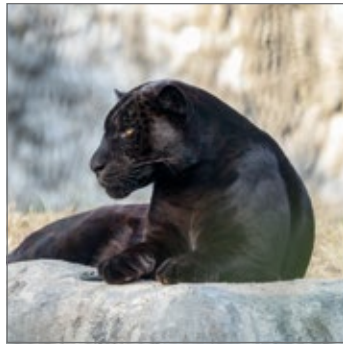

JANUARY 2026
GENNAIO - JANUAR - JANVIER
(NEPO - JANEIRO - 1)

Sunday	Monday	Tuesday	Wednesday	Thursday	Friday	Saturday
1	2	3	4	5	6	7
8	9	10	11	12	13	14
15	16	17	18	19	20	21
22	23	24	25	26	27	28
29	30	31