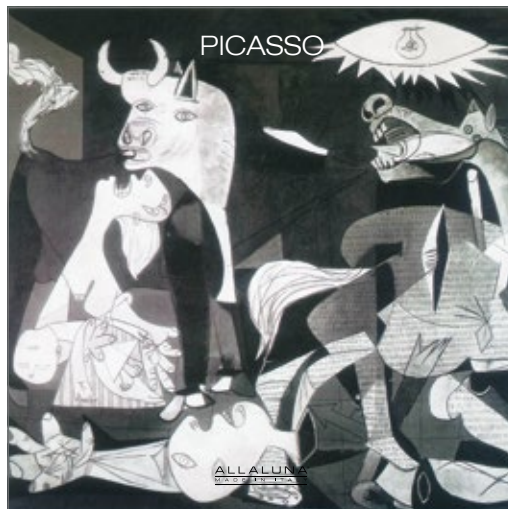

Picasso
© Allaluna
© S. Picasso, by SIAE 2025

26CEA344

8 057094 922130 >