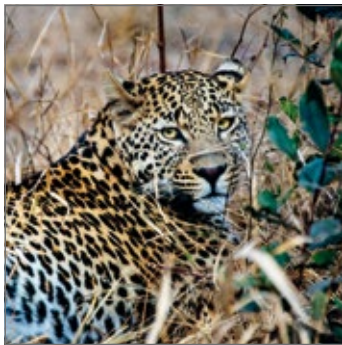

JANUARY 2026
GENNAIO - JANUAR - JANVIER
(NEPO - JANEIRO - 1)

Sunday	Monday	Tuesday	Wednesday	Thursday	Friday	Saturday
1	2	3	4	5	6	7
8	9	10	11	12	13	14
15	16	17	18	19	20	21
22	23	24	25	26	27	28
29	30	31